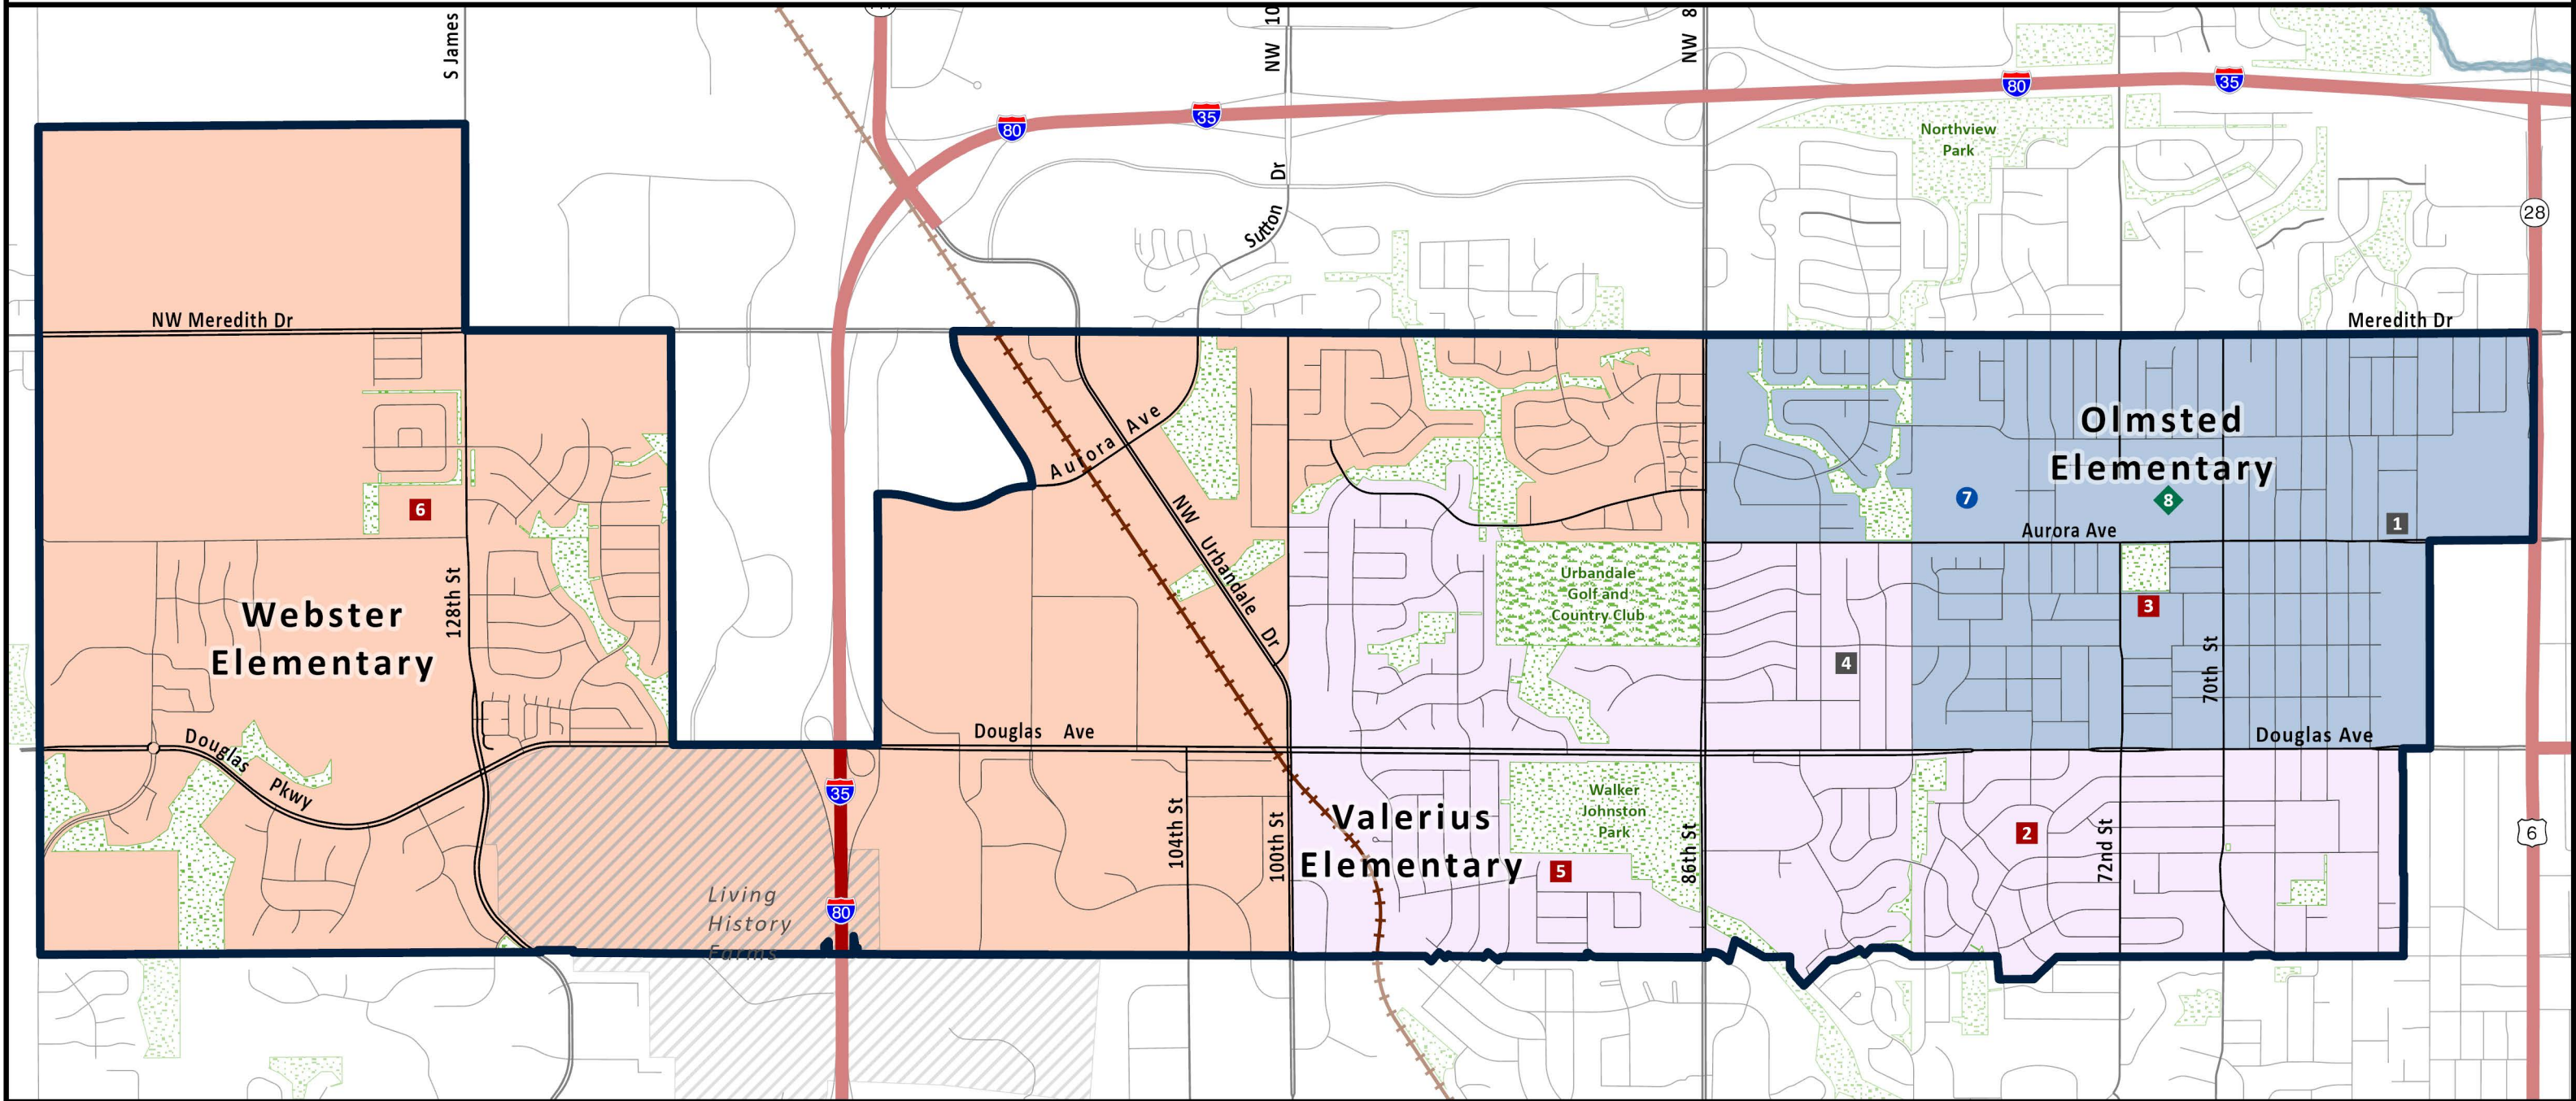

URBANDALE BOE APPROVED 2023/24 ELEMENTARY ATTENDANCE AREAS

COMMUNITY SCHOOL DISTRICT

School Points

- 1** Jenson Elementary (Offline)
- 2** Karen Acres-Year Round School
- 3** Olmsted Elementary
- 4** Rolling Green Elementary (Offline)
- 5** Valerius Elementary
- 6** Webster Elementary
- 7** Urbandale Middle School
- 8** Urbandale High School

Legend

- District Boundary
- Park
- Golf Course
- Living History Farms

Attendance areas approved by Board of Education on September 26, 2022

Map data provided by Urbandale Community School District, City of Urbandale, Polk County, USGS, IDOT, and ESRI. Map created September 2022 by RSP & Associates.